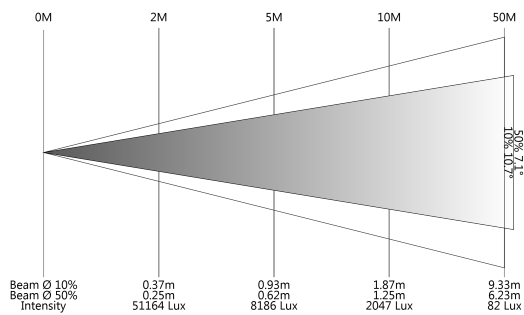

Manufacturer	SGM
Luminaire	G-4 Wash Beam med 7deg All on
	Preliminary
Measurement Date	10-03-2017
Power Consumption	197 W
Light Output	3 375 lm
Field Angle	10.7 deg
Beam Angle	7.1 deg
CRI	91
Color Temperature	6 857 K

Lux Diagram

Polar Distribution

Beam Profile

Spectral Distribution