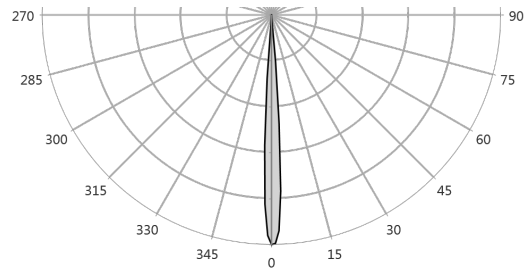

Manufacturer	SGM
Luminaire	G-4 Wash Beam med 7deg All on
	Preliminary
Measurement Date	10-03-2017
Power Consumption	197 W
Light Output	3 375 lm
Field Angle	10.7 deg
Beam Angle	7.1 deg
CRI	91
Color Temperature	6 857 K

Lux Diagram

Polar Distribution

Beam Profile

Spectral Distribution