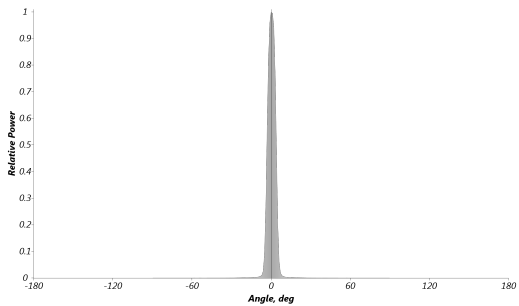

Manufacturer	SGM
Luminaire	G-4 Wash Beam med 7deg All on
	Preliminary
Measurement Date	10-03-2017
Power Consumption	197 W
Light Output	3 375 lm
Field Angle	10.7 deg
Beam Angle	7.1 deg
CRI	91
Color Temperature	6 857 K

Lux Diagram

Polar Distribution

Beam Profile

Spectral Distribution