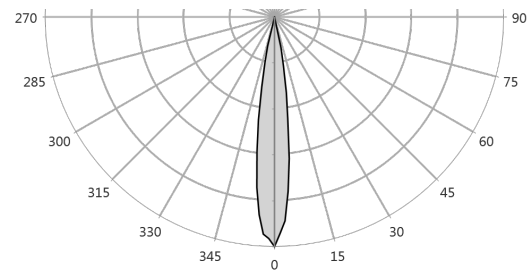

Manufacturer SGM
Luminaire G-4 Wash med 15deg Blue peak
Measurement Date 25-09-2017
Power Consumption 46 W
Light Output 235 lm
Field Angle 27.3 deg
Beam Angle 15.4 deg

Lux Diagram

Polar Distribution

Beam Profile

Spectral Distribution