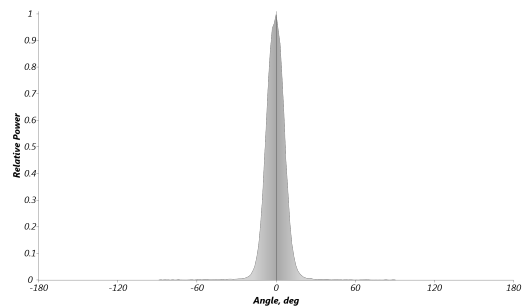

Manufacturer SGM
Luminaire G-4 Wash med 15deg Blue peak
Measurement Date 25-09-2017
Power Consumption 46 W
Light Output 235 lm
Field Angle 27.3 deg
Beam Angle 15.4 deg

Lux Diagram

Polar Distribution

Beam Profile

Spectral Distribution