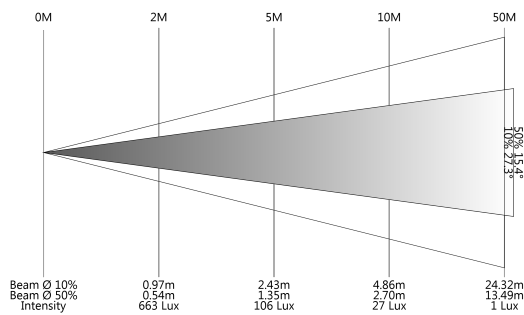

Manufacturer SGM
Luminaire G-4 Wash med 15deg Blue peak
Measurement Date 25-09-2017
Power Consumption 46 W
Light Output 235 lm
Field Angle 27.3 deg
Beam Angle 15.4 deg

Lux Diagram

Polar Distribution

Beam Profile

Spectral Distribution