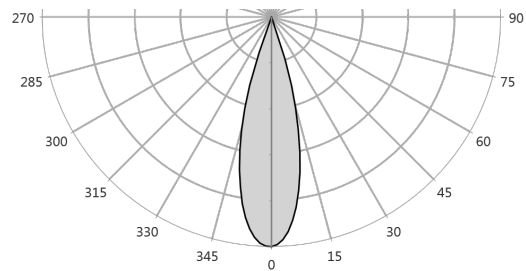

Manufacturer SGM
Luminaire G-7 spot max White LM-79
Measurement Date 17-07-2019
Power Consumption 439 W
Light Output 14 634 lm
Field Angle 38.8 deg
Beam Angle 28.4 deg
Color Temperature 6 233 K

Lux Diagram

Polar Distribution

Beam Profile

Spectral Distribution