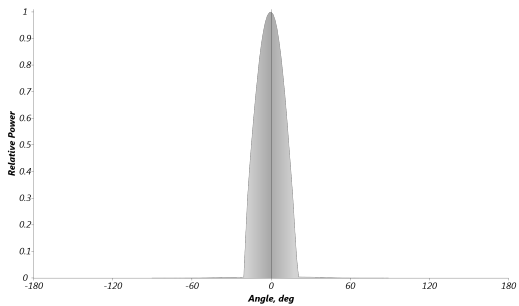

Manufacturer SGM
Luminaire G-7 spot max White LM-79
Measurement Date 17-07-2019
Power Consumption 439 W
Light Output 14 634 lm
Field Angle 38.8 deg
Beam Angle 28.4 deg
Color Temperature 6 233 K

Lux Diagram

Polar Distribution

Beam Profile

Spectral Distribution