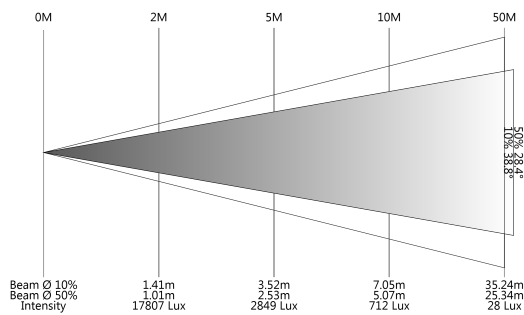

Manufacturer SGM
Luminaire G-7 spot max White LM-79
Measurement Date 17-07-2019
Power Consumption 439 W
Light Output 14 634 lm
Field Angle 38.8 deg
Beam Angle 28.4 deg
Color Temperature 6 233 K

Lux Diagram

Polar Distribution

Beam Profile

Spectral Distribution