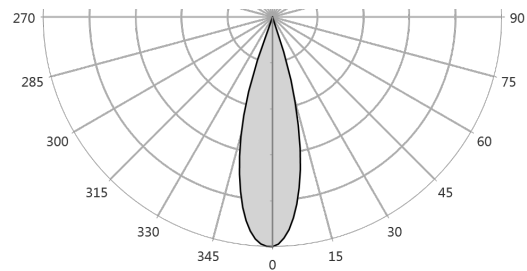

Manufacturer SGM
Luminaire G-7 spot max White peak
Measurement Date 15-07-2019
Power Consumption 445 W
Light Output 15 928 lm
Field Angle 38.7 deg
Beam Angle 28.6 deg
Color Temperature 6 191 K

Lux Diagram

Polar Distribution

Beam Profile

Spectral Distribution