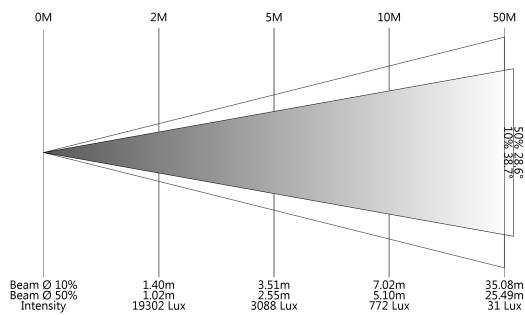

Manufacturer SGM
Luminaire G-7 spot max White peak
Measurement Date 15-07-2019
Power Consumption 445 W
Light Output 15 928 lm
Field Angle 38.7 deg
Beam Angle 28.6 deg
Color Temperature 6 191 K

Lux Diagram

Polar Distribution

Beam Profile

Spectral Distribution