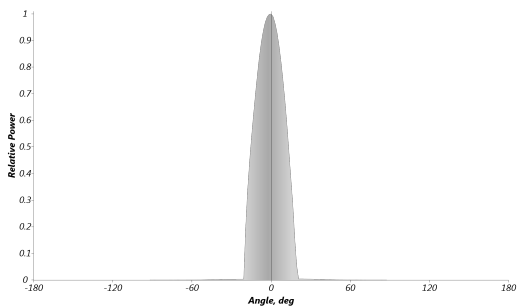

Manufacturer SGM
Luminaire G-7 spot max White peak
Measurement Date 15-07-2019
Power Consumption 445 W
Light Output 15 928 lm
Field Angle 38.7 deg
Beam Angle 28.6 deg
Color Temperature 6 191 K

Lux Diagram

Polar Distribution

Beam Profile

Spectral Distribution