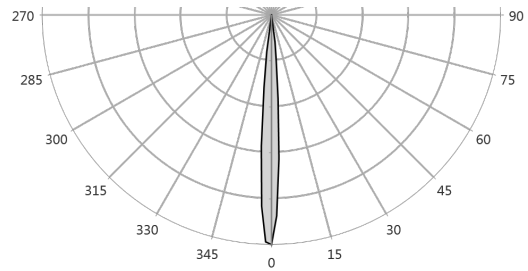

Manufacturer SGM
Luminaire I-5 RGBW Blue peak
Measurement Date 06-06-2017
Power Consumption 127 W
Light Output 1 173 lm
Field Angle 17.4 deg
Beam Angle 8.9 deg

Lux Diagram

Polar Distribution

Beam Profile

Spectral Distribution