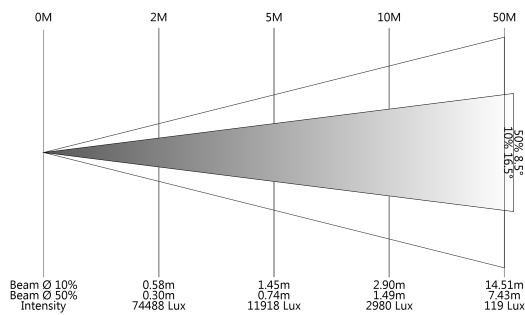

Manufacturer SGM
Luminaire I-5 RGBW W LM-79
Measurement Date 08-06-2017
Power Consumption 141 W
Light Output 10 022 lm
Field Angle 16.5 deg
Beam Angle 8.5 deg
Color Temperature 6 357 K

Lux Diagram

Polar Distribution

Beam Profile

Spectral Distribution