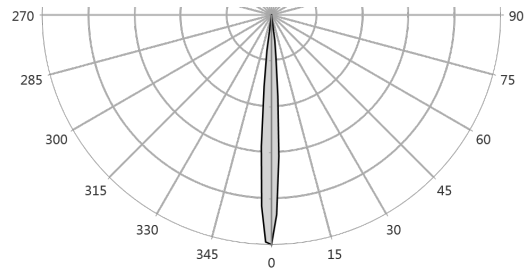

Manufacturer SGM
Luminaire I-5 RGBW W LM-79
Measurement Date 08-06-2017
Power Consumption 141 W
Light Output 10 022 lm
Field Angle 16.5 deg
Beam Angle 8.5 deg
Color Temperature 6 357 K

Lux Diagram

Polar Distribution

Beam Profile

Spectral Distribution