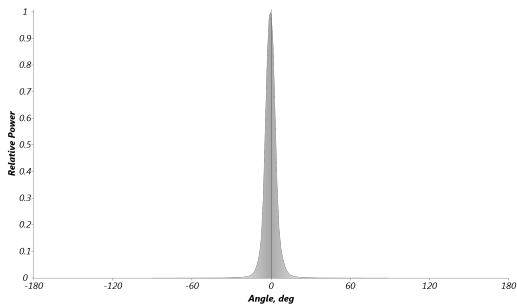

Manufacturer SGM
Luminaire I-5 RGBW W LM-79
Measurement Date 08-06-2017
Power Consumption 141 W
Light Output 10 022 lm
Field Angle 16.5 deg
Beam Angle 8.5 deg
Color Temperature 6 357 K

Lux Diagram

Polar Distribution

Beam Profile

Spectral Distribution