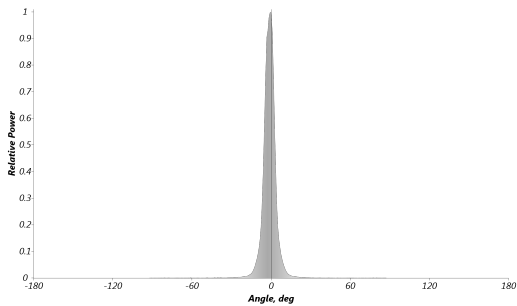

Beam Profile