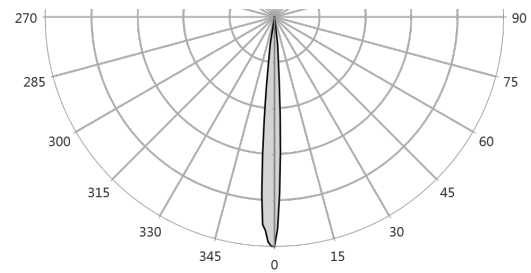

Polar Distribution