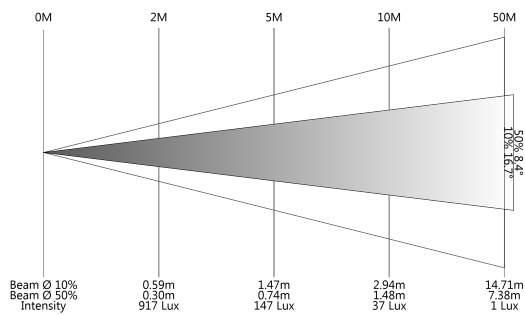

Manufacturer SGM  
Luminaire G-1 Wash Blue  
Measurement Date 18-03-2016  
Power Consumption 21 W  
Light Output 130 lm  
Field Angle 16.7 deg  
Beam Angle 8.4 deg

### Lux Diagram